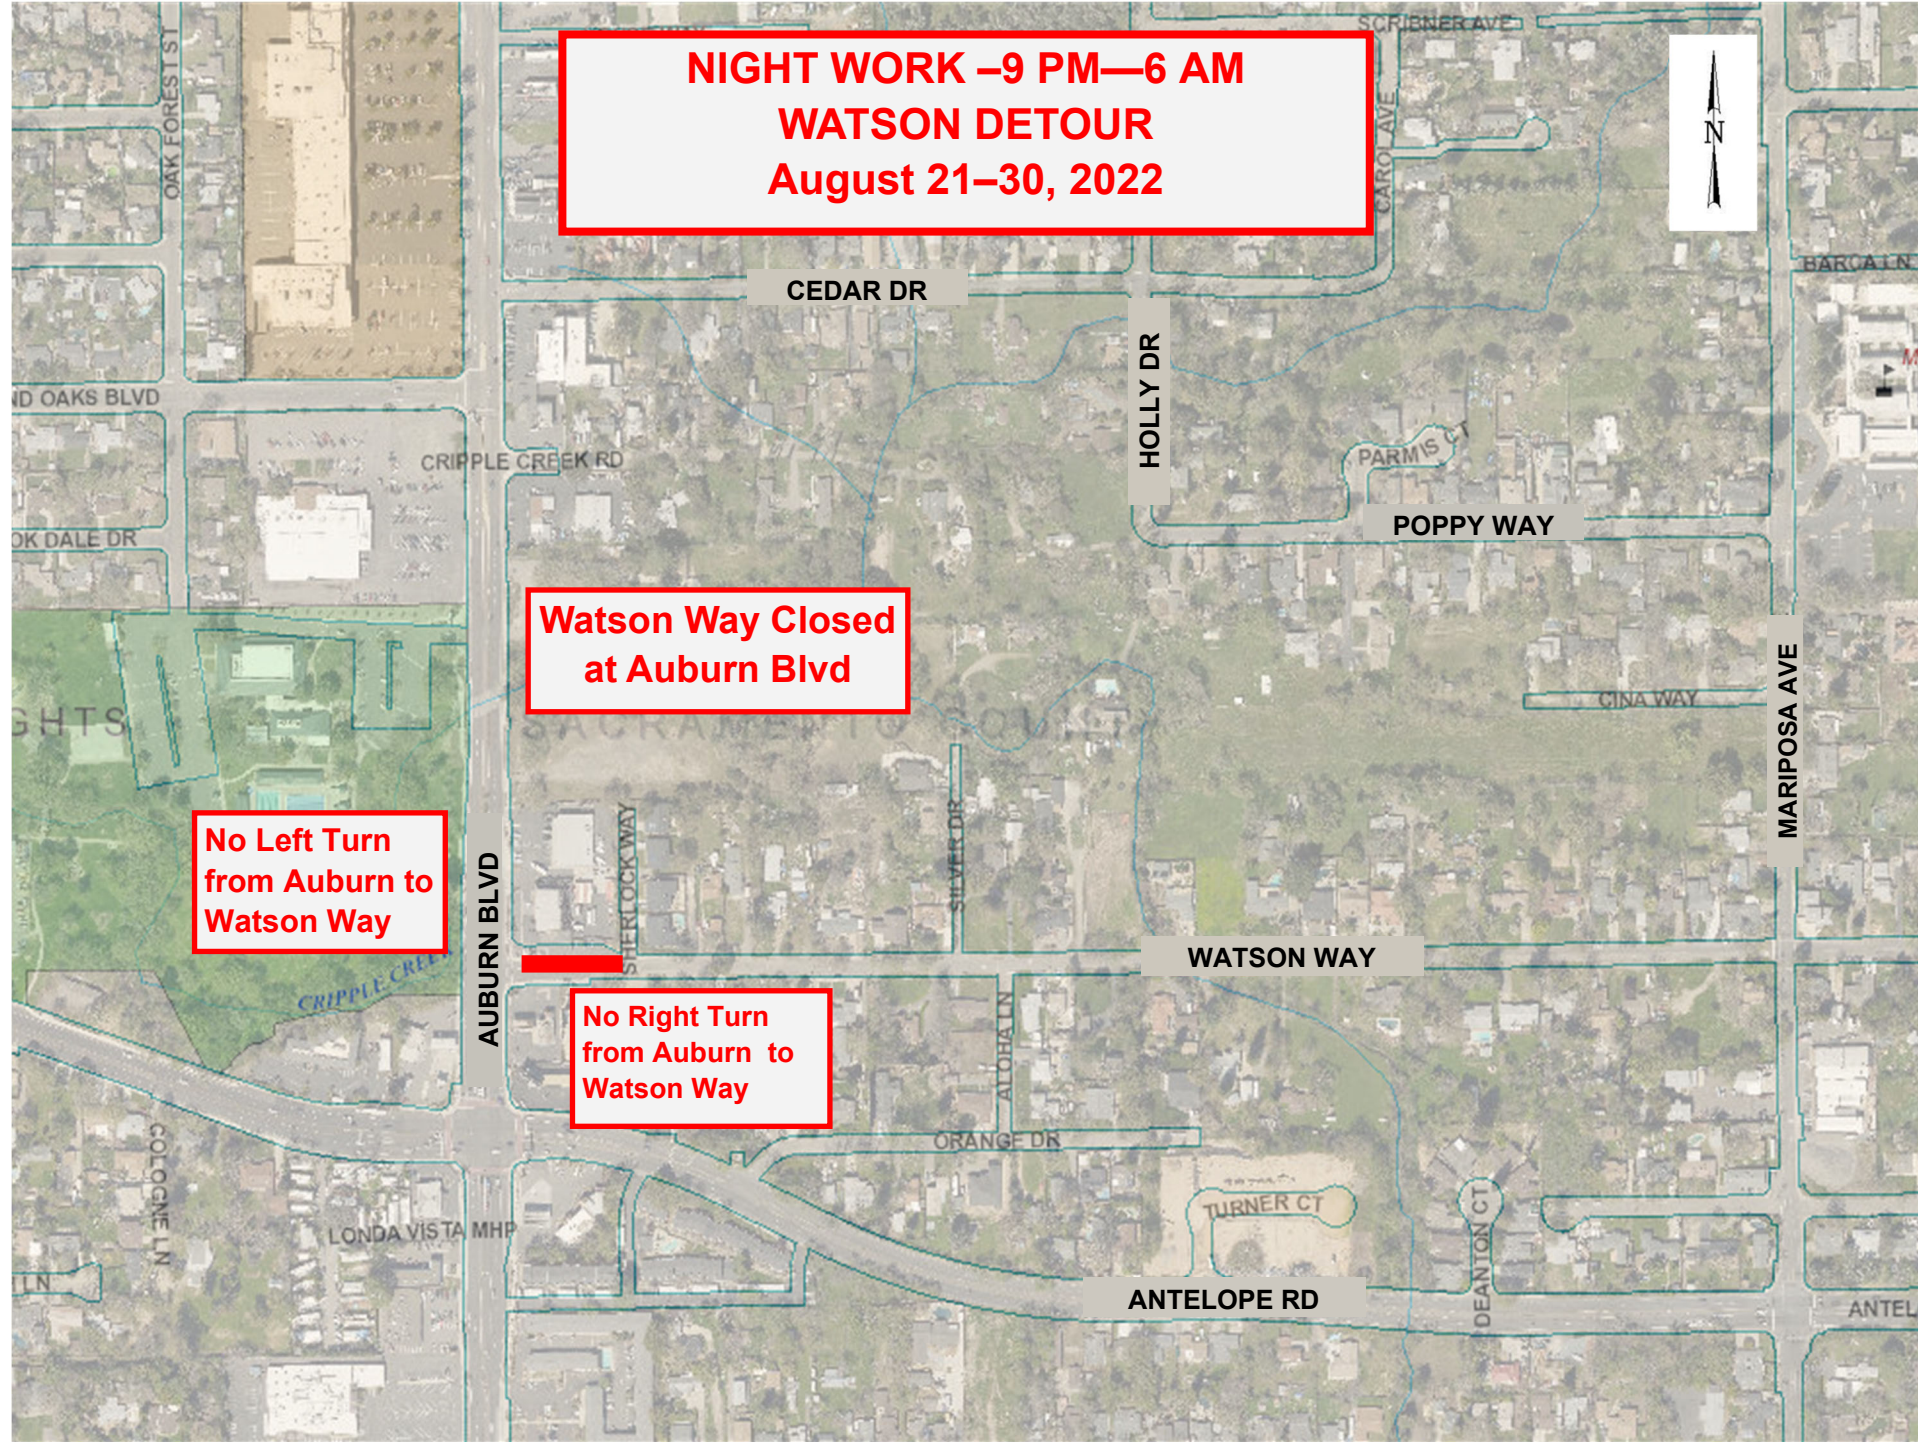

**NIGHT WORK -9 PM-6 AM
WATSON DETOUR
August 21-30, 2022**

**Watson Way Closed
at Auburn Blvd**

**No Left Turn
from Auburn to
Watson Way**

**No Right Turn
from Auburn to
Watson Way**